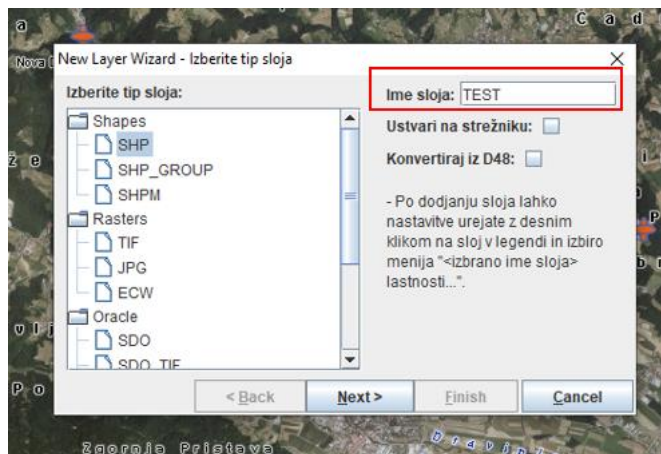

Odpre se novo okno v katerem spremenite »ime sloja« in kliknete »Next«.