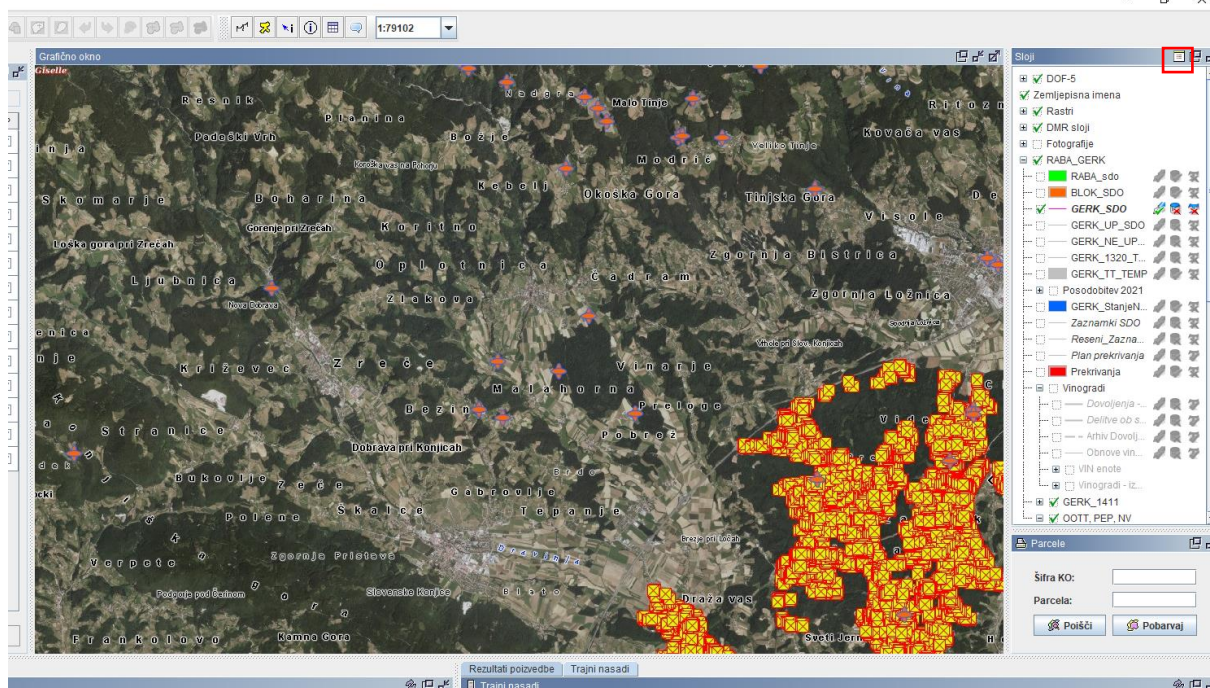

Odpre se grafično okno. V desnem zgornjem kotu kliknete (levi klik na miški) na označeno ikono ter nato »Dodaj shape sloj«.