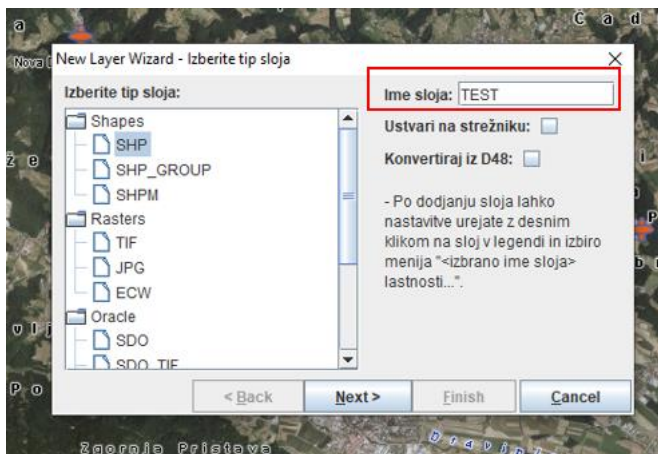

Odpre se novo okno v katerem spremenite »ime sloja« in kliknete »Next«.