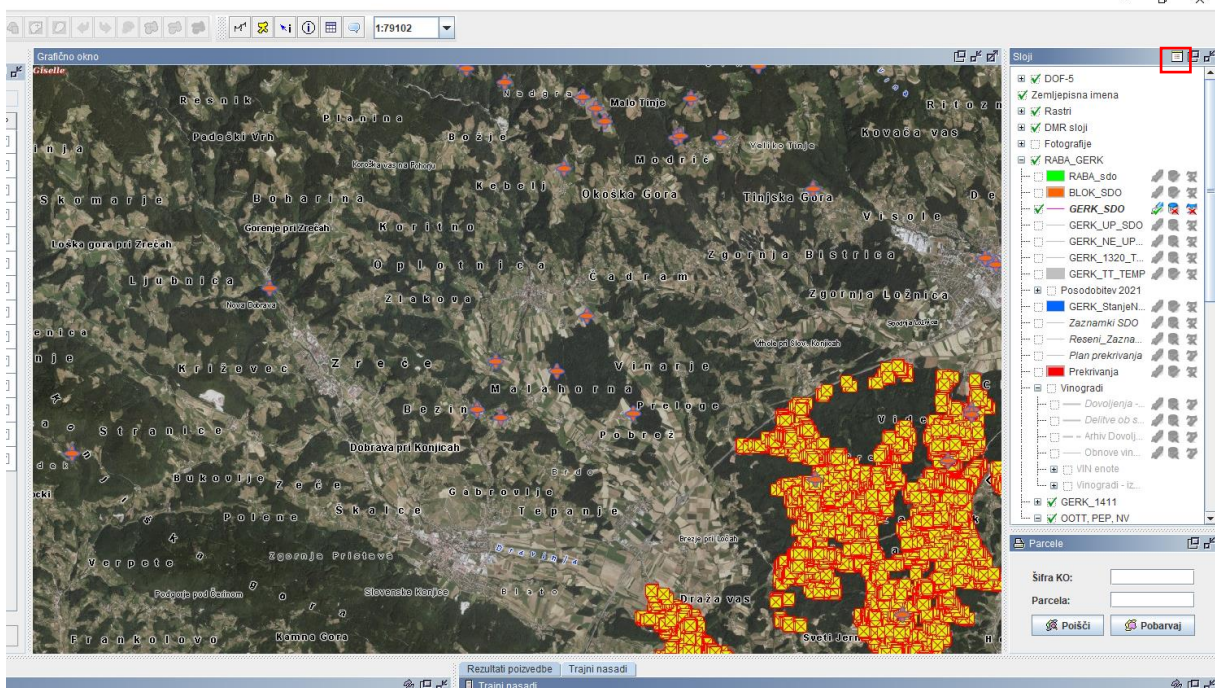

Odpre se grafično okno. V desnem zgornjem kotu kliknete (levi klik na miški) na označeno ikono ter nato »Dodaj shape sloj«.